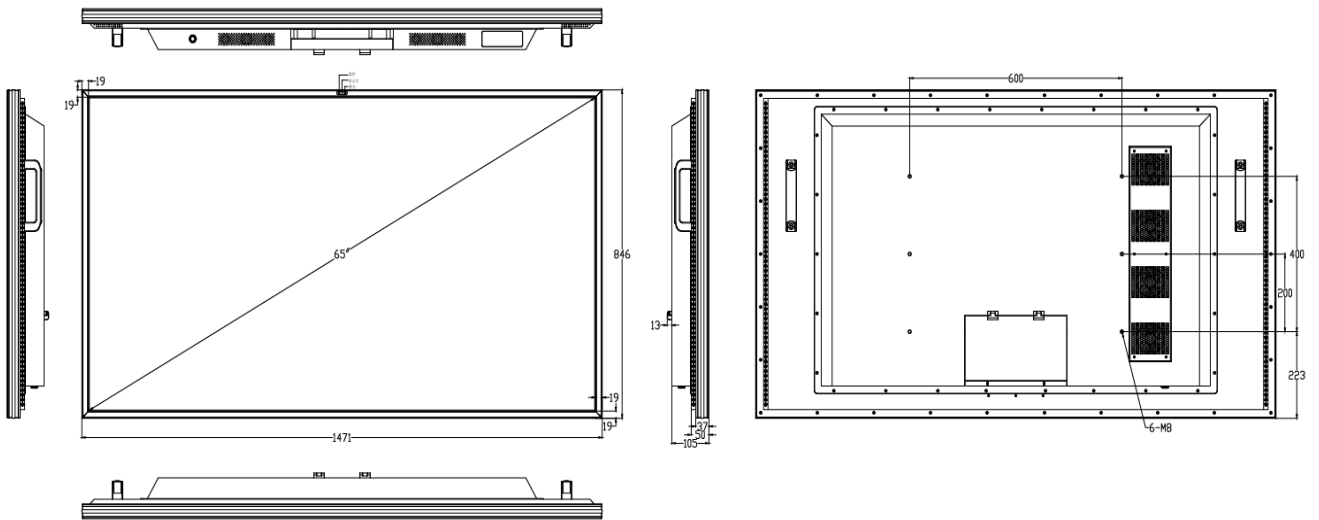

Tips: The content of the specification is for reference only, and the specific details are subject to the actual product.

SPECIFICATION:

Model		
LCD	Size	43 inch 49 inch 55 inch 65 inch 75 inch
	Native Resolution	3840×2160
	Brightness	1500nits 2500 nits
	Contrast Ratio	1200:1
	Light Lifetime (Typ.)	50000 Hours
Electrical parameters	Rated input voltage	AC 100-240V 50/60Hz
	Power Consumption (Max)	220W 260W 280W 300W 550W
	Standby Power consumption	≤0.5W
System parameters	System	Android 14.0
	Main Chip	T982
	CPU	ARM Cortex-A55*4
	DDR3/Flash	DDR4 4G/EMMC5.1 64G
	Network	RJ45 10/100M
	WIFI	2.4G+5G WIFI
	Port	HDMI In*2 USB3.0*1 USB2.0*1 RG45*1 AUDIOOUT*1
	Control	CS/BS
	Bluetooth	BT5.4
	Language	English/Chinese
Mechanical Specs	Bezel Width (T/B/L/R) mm	20/20/20/20
	Color	Black
	Monitor Dimension (LxHxD)	43" : 983.8×572×105
		49" : 1116.4×646.6×105
		55" : 1253×723×105
		65" : 1468.5×843.6×99.6
		75" : 1695×973×105
	VESA Mounting (LxH) mm	43" 49" 55" : 400×400
65" : 600×400 75" : 600×500		
Waterproof Level	IP65 IP66	
Environment	Operating Temperature	- 10°C-50°C
	Storage Temperature	- 20°C-60°C
	Humidity	10-95%(Non-condensing)
	Sunlight Level	Partial sunlight

**Tips: The content of the specification is for reference only, and the specific details are subject to the actual product.**

65" DIMENSIONS:

Unit: mm [inch]

## 75" DIMENSIONS:

Unit: mm [inch]